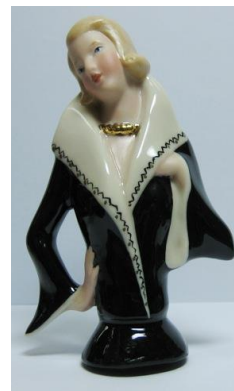

CARMEL WITH VEGIES
\$99.00
H:135mm

CHLOE
\$44.00
H:64mm W:14mm

CHRISTINA
\$48.00
H:90mm W:16mm

CLARE
\$55.00
H:85mm W:20mm

CLARA
\$48.00
H:78 mm W:20 mm

CLAIRE BELLE
\$55.00
H:85mm W:20mm

CLEMENTINE
\$48.00
H:82mm W:20mm

CHARLOTTE ANNE
\$99.00
H:110mm

DAVINIA
\$38.50
H:48mm W:13mm

DAPHNE
\$48.00
H:80mm W:19mm

DAPHNE AR
\$44.00
H:63mm W:17mm

DEBORAH
\$90.00
H:120mm W:25mm

DEBORAH WITH BIRD
\$93.00
H:120mm W:25mm

DEIDRE
\$44.00
H:70mm

DELORIS
\$48.00
H:90mm W:20mm

DIANNA
\$44.00
H:82 mm W:17mm

POLLY'S BEADS – please add postage to all orders

DORA WITH FLOWERS
\$48.00
H:65mm W:13mm

DORA
\$44.00
H:60mm W:13mm

DOROTHEA
\$55.00
H:90mm

DOROTHY
\$44.00
H:75mm W:20mm

EILEEN
\$44.00

ELLA
\$58.00
H:80mm

ELLEANOR
\$48.00
H:80mm W:20mm

ELLEN
\$44.00
H:71mm W:16mm

EMMA
\$48.00
H:60mm W:15mm

ENID
\$39.00
(French Collection)
H:54mm W:14mm

FAITH
\$44.00
H:71mm W:16mm

FAITH BRIDESMAID
\$48.00
H:71mm W:16mm