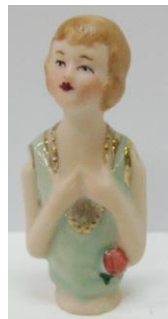

**FRIEDA
FLOWERS IN HAIR**
\$52.00
H:120mm W:21mm

FRIEDA
\$49.00
H:120mm W:21mm

GRACE
\$44.00
H:63mm W:16mm

GRETEL
\$44.00
H:80mm W:17mm

GUINEVERE
\$69.00
H:128mm W:21mm

GWEN
\$44.00
H:78mm W:17mm

HARRIETTE
\$48.00
H:85mm W:25mm

HELENA WITH FLOWERS
\$48.00
H:65mm

HESTER
\$44.00

ISABELLA
\$44.00
H:62 mm W:15 mm

JANE
\$44.00
H:82mm W:20mm

JEANETTE WITH FLOWERS
\$55.00
H:80mm W:22mm

JENNY
\$38.50
(HOLES IN SHOULDER
FOR BROOCH PIN)
H:45mm W:12mm

JEWELL
\$48.00
H:105mm W:22mm

JO BETH
\$55.00
H: 98mm W:23mm

JULIE WITH FLOWERS
\$48.00
H:75mm

POLLY'S BEADS – please add postage to all orders

JULIETTE
\$66.00
H:140mm

JULIETTE – BRIDE
\$95.00 WITHOUT VEIL
\$105.00 WITH VEIL