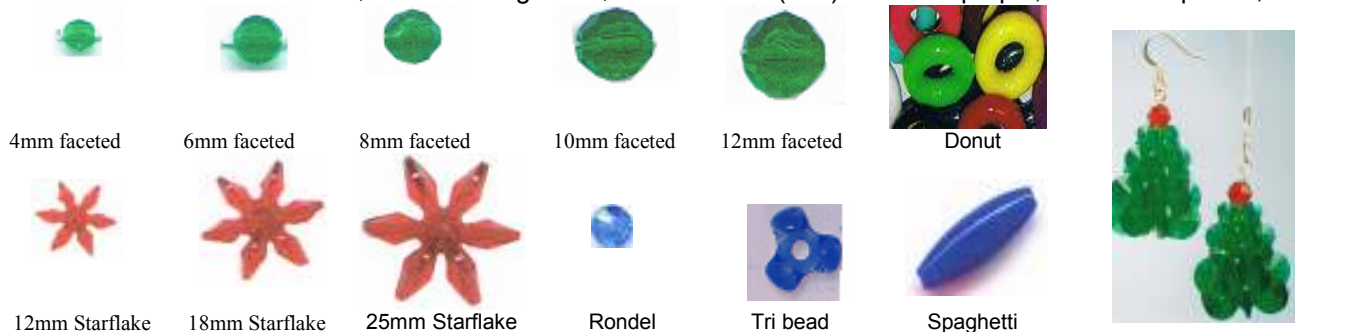

POLLY'S BEADS - please add postage to all orders. Numbers in brackets (20) are approximate amounts only.

PLASTIC CRAFT BEADS

Opaque	1. Black	2. Dark Green	3. Red	4. White	5. Yellow
Transparent	16. Crystal	17. Dark Amethyst	18. Light Amethyst	20. Lt Sapphire	21. Dk Sapphire
	22. Pink	23. Raspberry (Red)	24. Sungold	25. Xmas Green	27. Turquoise
	29. Root Beer	30. Champagne	31. Avocado		

	Style	No per pkt/Price	Bulk Lot/Price		Colours
4mm	Faceted	100/$1.50	100 grams/$29.00	(2750)	All Colours
6mm	Faceted	100/$2.00	250 grams/$29.00	(2355)	All Colours.
8mm	Faceted	100/$2.50	250 grams/$19.50	(870)	All Colours
10mm	Faceted	50/$2.50	250 grams/$19.00	(475)	All Colours.
12mm	Faceted	30/$2.50	250 grams/$19.00	(325)	All Colours.
	Rondel	100/$2.00	100 grams/$22.00	(1850)	All Colours
	Tri Beads	120/$2.50	250 grams/$22.00	(1240)	All Colours
12mm	Starflake	75/$2.50	250 grams/$38.50	(1600)	1,2,3,4, 16, 17 23, 25, 29,30,31
18mm	Starflake	30/$2.50	250 grams/$29.00	(475)	1,2,3,4, 16, 17 23, 25, 29,30,31
25mm	Starflake	20/$2.50	250 grams/$20.00	(185)	1,2,3,4, 16, 17 23, 25, 29,30,31
	Spaghetti	40/$2.50	250 grams/$36.30	(725)	1,2,3,4,5. 20, 22
	Donut	20/$2.50	250 grams/$35.00	(400)	Multi Opaque, Multi Transparent, Clear