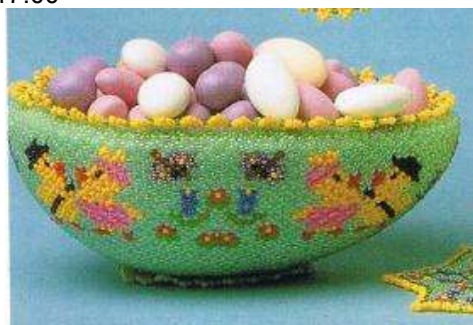

007 Pearl Egg Jade \$14.00

0713 Happy Easter Egg 60mm \$14.00

0712 Bunnies in the Garden Egg & Egg Cup. 55mm (chocolate egg not included) \$17.00

0808 Easter Basket with Chickens \$45.00

0711 Rabbit Easter Egg & Egg Cup 60mm (chocolate egg not included) \$ 18.00